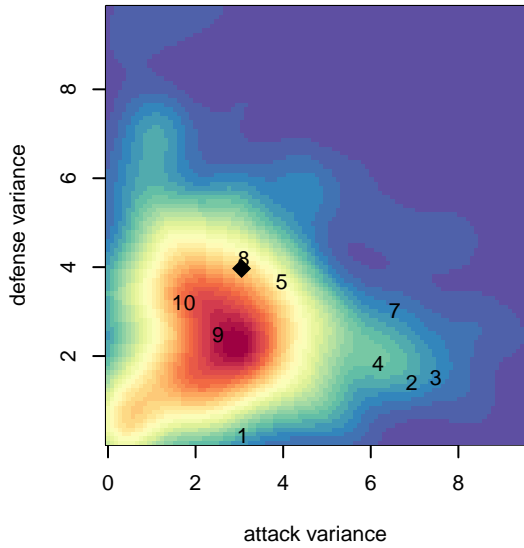

Crossfire Oregon LOSC Black I B04

Crossfire Oregon
 Lake Oswego, OR
 B04 total strength=337
 attack=0.44 defense=0.09
 fall league = PTT B04 Div 1 Green
 spr league = Spr OYS B04 Div 1 White

alt names used:
 Lake Oswego Bu11 Black I
 LOSC CLASSIC BLACK I (OR)
 LOSC 04 Black I
 LOSC 04 Black I
 LOSC BLACK 1
 LOSC 04 Black I

Venues played:
 2015 United Cup 9v9 U11
 2015 Oswego Nike Cup Silver U11
 2015 Chinook Cup Gold U11
 2015 PTT B04 Division 1 Green
 2015 OYS Presidents Cup B04
 2015 Spr OYS B04 Division 1 White

Crossfire Oregon LOSC Black I B04
 Dots are actual minus expected GF (blue circles) and GA (red triangles).
 Blue line is smoothed change in attack strength. Red is smoothed change in defense strength.

**attack and defense variance (black dot)
relative to other teams
and top 10 in region**

**attack and defense rating
relative to others at age
and all opponents in last 13 months**

Performance relative to 13 month average