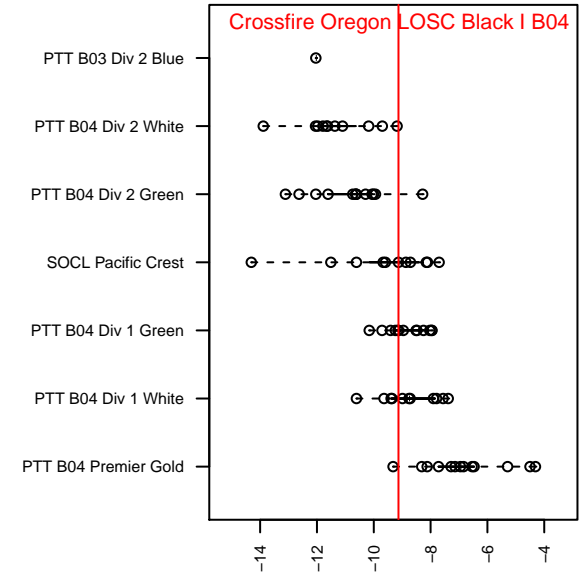

Crossfire Oregon LOSC Black I B04

Crossfire Oregon
 Lake Oswego, OR
 B04 total strength=337
 attack=0.44 defense=0.09
 fall league = PTT B04 Div 1 Green
 spr league = Spr OYS B04 Div 1 White

alt names used:
 Lake Oswego Bu11 Black I
 LOSC CLASSIC BLACK I (OR)
 LOSC 04 Black I
 LOSC 04 Black I
 LOSC BLACK 1
 LOSC 04 Black I

Venues played:
 2015 United Cup 9v9 U11
 2015 Oswego Nike Cup Silver U11
 2015 Chinook Cup Gold U11
 2015 PTT B04 Division 1 Green
 2015 OYS Presidents Cup B04
 2015 Spr OYS B04 Division 1 White

Crossfire Oregon LOSC Black I B04
 Dots are actual minus expected GF (blue circles) and GA (red triangles).
 Blue line is smoothed change in attack strength. Red is smoothed change in defense strength.

**attack and defense variance (black dot)
relative to other teams
and top 10 in region**

**attack and defense rating
relative to others at age
and all opponents in last 13 months**

Performance relative to 13 month average