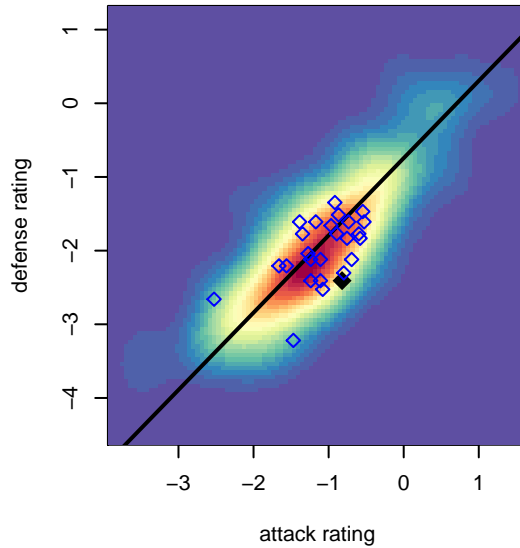

Crossfire Oregon LOSC Black I B04

Crossfire Oregon
 Lake Oswego, OR
 B04 total strength=337
 attack=0.44 defense=0.09
 fall league = PTT B04 Div 1 Green
 spr league = Spr OYS B04 Div 1 White

alt names used:
 Lake Oswego Bu11 Black I
 LOSC CLASSIC BLACK I (OR)
 LOSC 04 Black I
 LOSC 04 Black I
 LOSC BLACK 1
 LOSC 04 Black I

Venues played:
 2015 United Cup 9v9 U11
 2015 Oswego Nike Cup Silver U11
 2015 Chinook Cup Gold U11
 2015 PTT B04 Division 1 Green
 2015 OYS Presidents Cup B04
 2015 Spr OYS B04 Division 1 White

Crossfire Oregon LOSC Black I B04
 Dots are actual minus expected GF (blue circles) and GA (red triangles).
 Blue line is smoothed change in attack strength. Red is smoothed change in defense strength.

**attack and defense variance (black dot)
relative to other teams
and top 10 in region**

**attack and defense rating
relative to others at age
and all opponents in last 13 months**

Performance relative to 13 month average