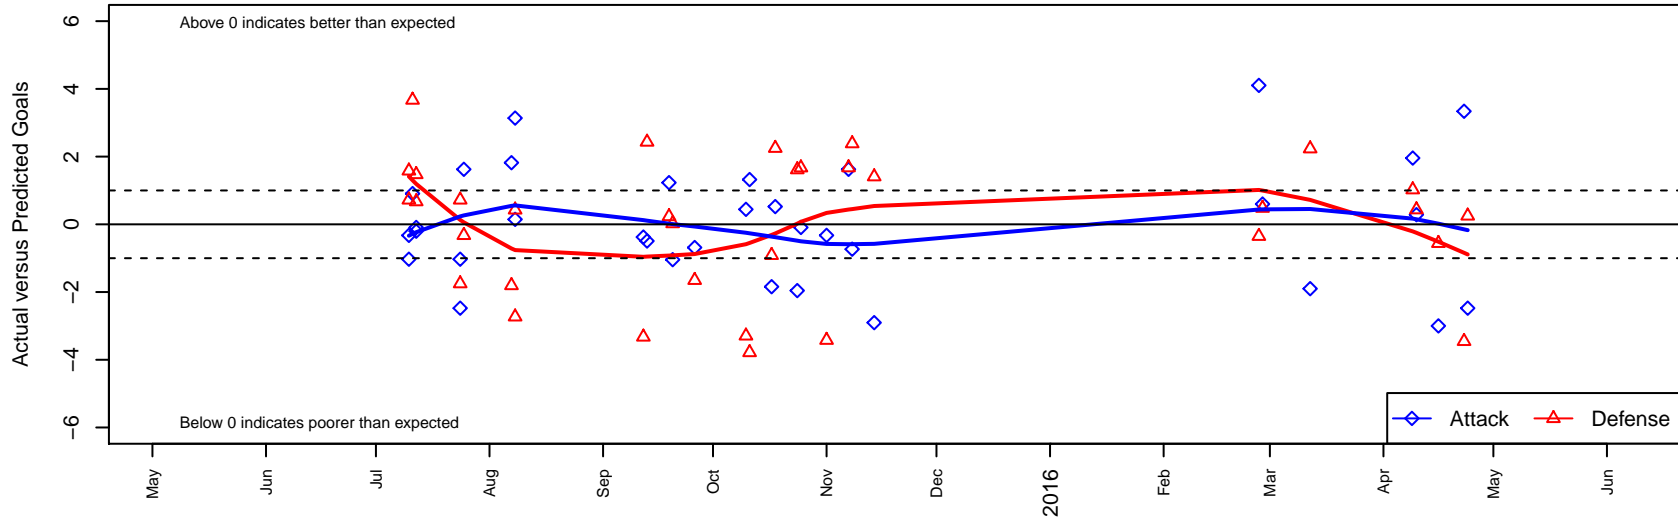

Crossfire Oregon LOSC Black I B04

Crossfire Oregon
 Lake Oswego, OR
 B04 total strength=337
 attack=0.44 defense=0.09
 fall league = PTT B04 Div 1 Green
 spr league = Spr OYS B04 Div 1 White

alt names used:
 Lake Oswego Bu11 Black I
 LOSC CLASSIC BLACK I (OR)
 LOSC 04 Black I
 LOSC 04 Black I
 LOSC BLACK 1
 LOSC 04 Black I

Venues played:
 2015 United Cup 9v9 U11
 2015 Oswego Nike Cup Silver U11
 2015 Chinook Cup Gold U11
 2015 PTT B04 Division 1 Green
 2015 OYS Presidents Cup B04
 2015 Spr OYS B04 Division 1 White

Crossfire Oregon LOSC Black I B04
 Dots are actual minus expected GF (blue circles) and GA (red triangles).
 Blue line is smoothed change in attack strength. Red is smoothed change in defense strength.

**attack and defense variance (black dot)
relative to other teams
and top 10 in region**

**attack and defense rating
relative to others at age
and all opponents in last 13 months**

Performance relative to 13 month average